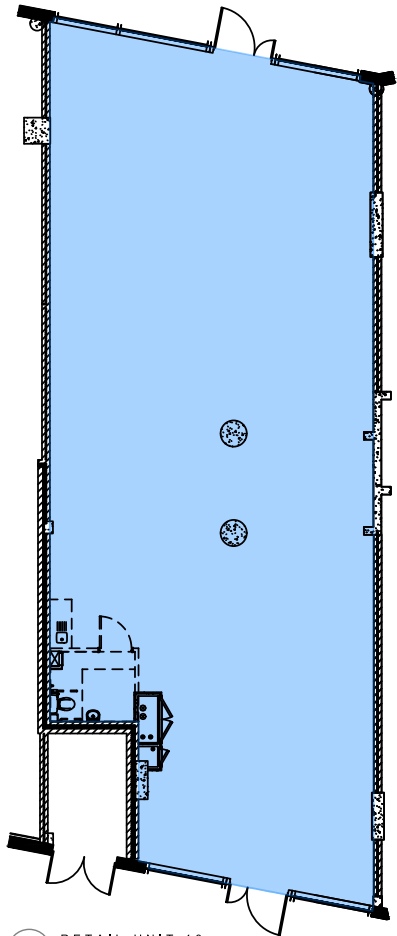

BUILDING PLAN
SCALE 1:500@A4

RETAIL UNIT 13
SCALE 1:200@A4

Small Sized Unit 13

5 Middle Way

SE13 7BE

Floor	GIA ft ²
Ground	2217
First	0
Total	2217.00