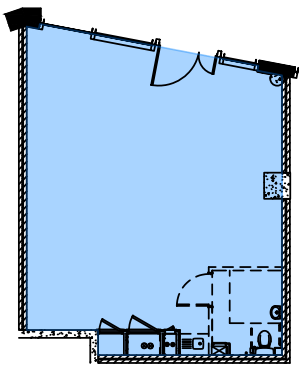

BUILDING PLAN
SCALE 1:500@A4

Small Sized Unit 14
3 Middle Way
SE13 7BE

Floor	GIA ft ²
Ground	631
First	0
Total	631.00

RETAIL UNIT 14
SCALE 1:200@A4