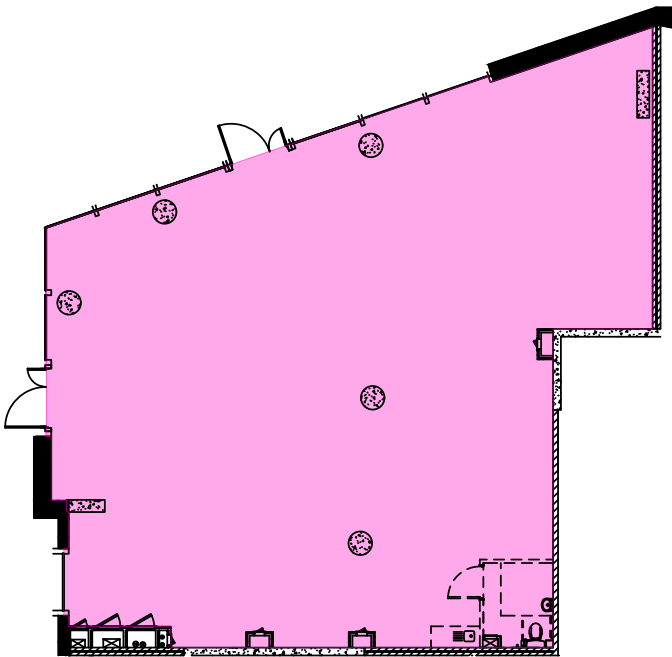

BUILDING PLAN
SCALE 1:500@A4

Small Sized Unit 15
1 Middle Way
SE13 7BE

Floor	GIA ft ²
Ground	2393
First	0
Total	2393.00

RETAIL UNIT 15
SCALE 1:200@A4