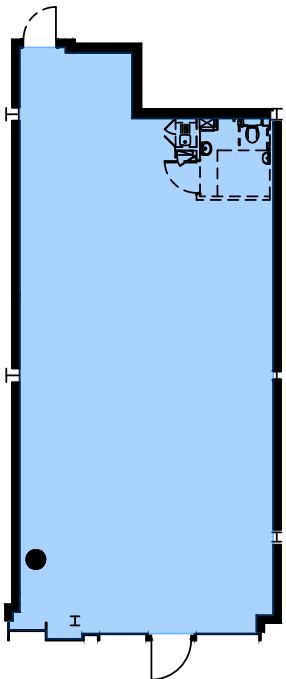

BUILDING PLAN
SCALE 1:500@A4

Small Sized Unit 4
4 Middle Way, Astoria House
SE13 7BE

Floor	GIA ft ²
Ground	1208
First	0
Total	1208.00

RETAIL UNIT 4
SCALE 1:200@A4