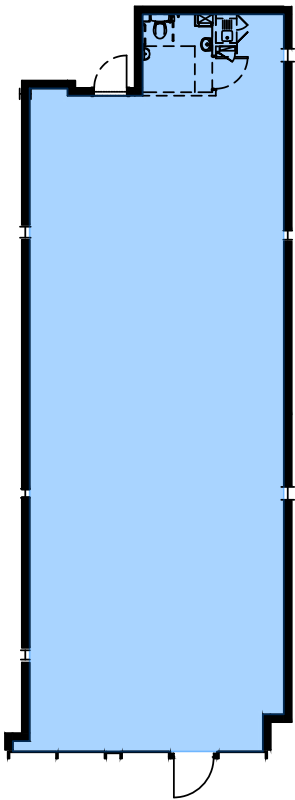

BUILDING PLAN  
SCALE 1:500@A4

RETAIL UNIT 5  
SCALE 1:200@A4

**Small Sized Unit 5**  
6 Middle Way, Astoria House  
SE13 7BE

Floor	GIA ft <sup>2</sup>
Ground	1539
First	0
<b>Total</b>	<b>1539.00</b>