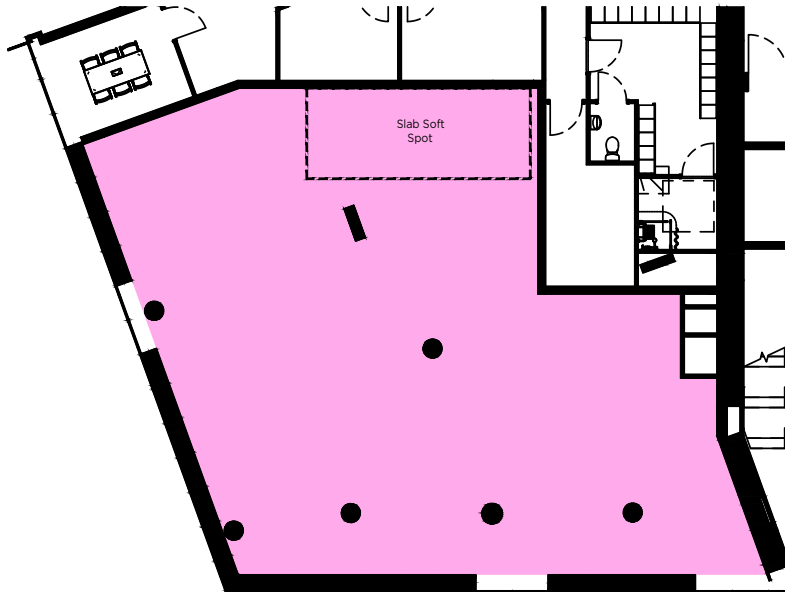

FIRST FLOOR PLAN
SCALE 1:600@A4

RETAIL UNIT 2-FIRST
SCALE 1:200@A4

Small Sized Unit 2
2 Riverside Walk
SE13 7DL

Floor	GIA ft ²
Ground	1720
First	2229
Total	3949.00